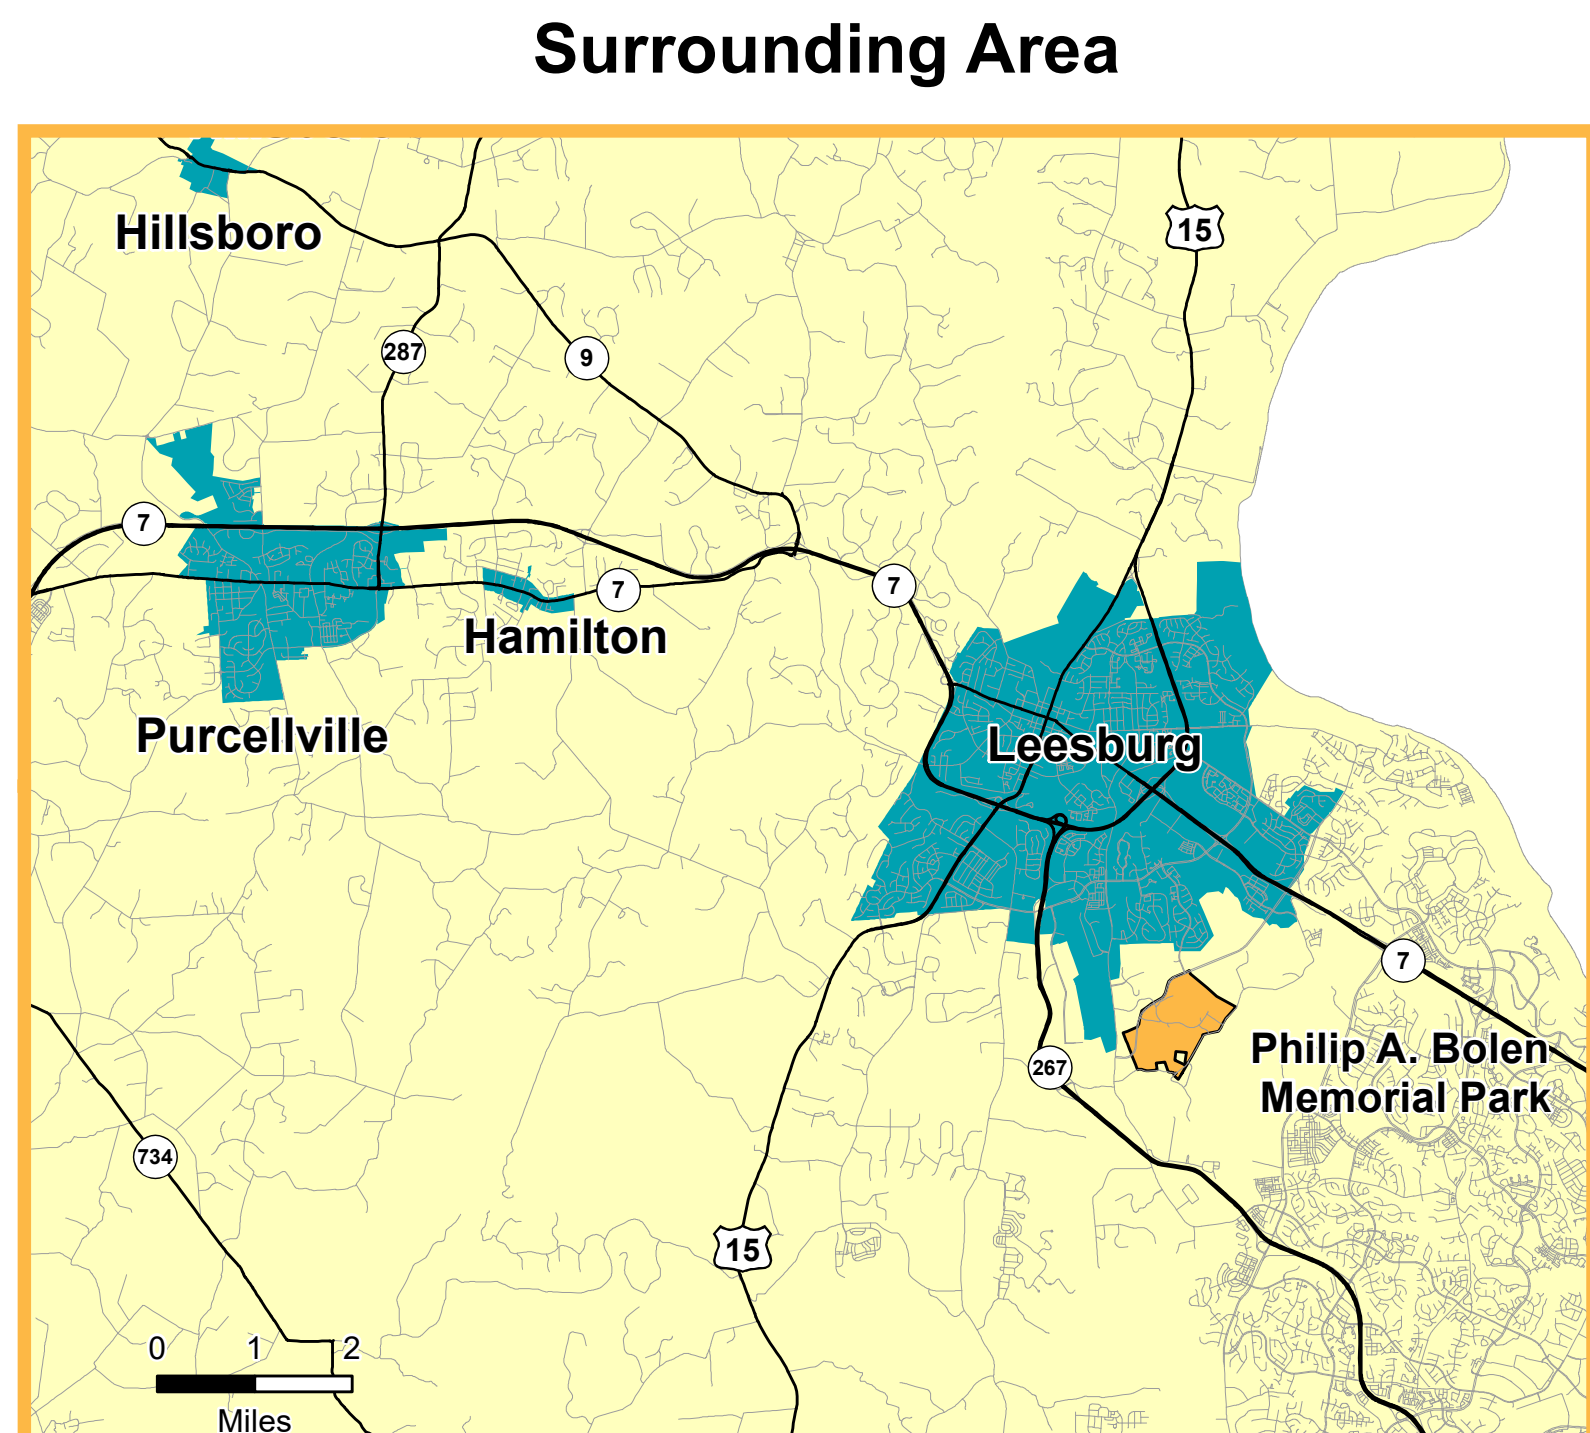

# Philip A. Bolen Memorial Park

42405 Claudia Drive  
Leesburg, VA 20175

Phone: 571-258-3487

Office Hours: 8:30am - 5:00pm  
Park Hours: Dawn to Dusk\*

- ### Park Features
- Park Office
  - Concessions
  - Parking
  - Information
  - Covered Shelter
  - Fishing Area
  - Public Restroom
  - Hiking Trails
  - Utility Pole
  - Manhole
  - Transmission Tower

\*Hours vary for lighted fields.  
Created By: Office of Mapping & Geographic Information  
Map Number 2019-380 Date: October 29, 2019