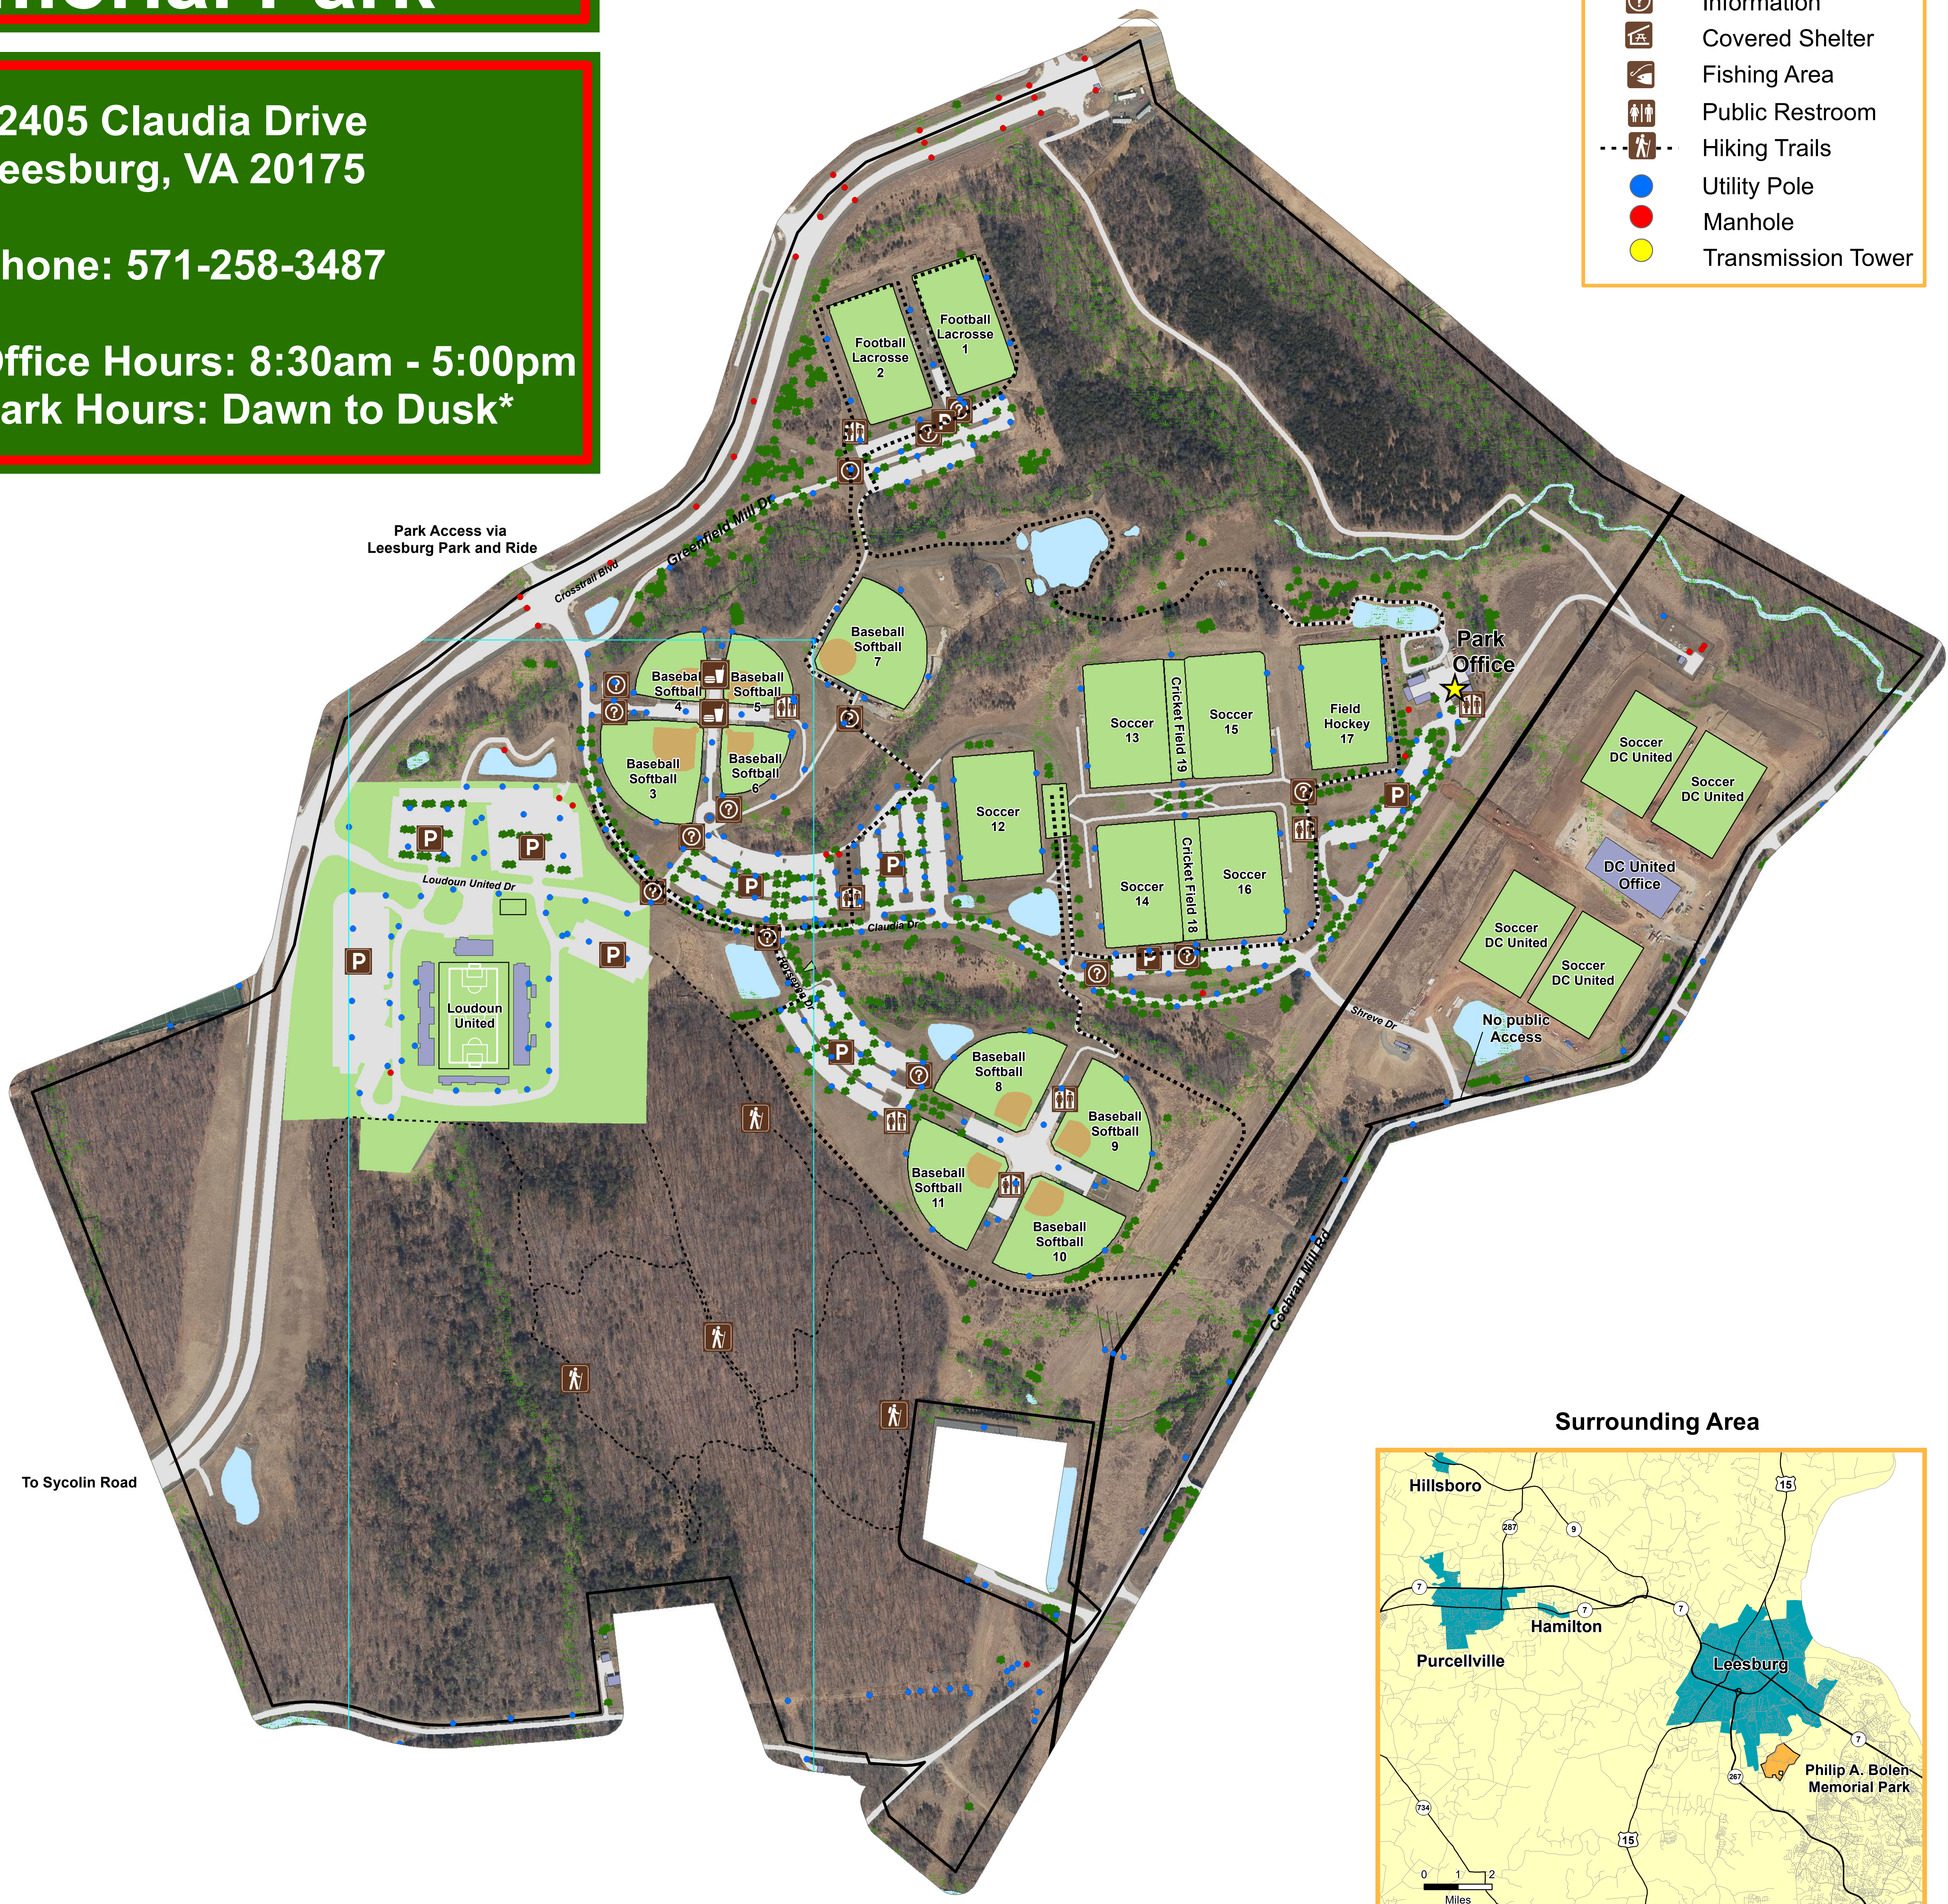

# Philip A. Bolen Memorial Park

42405 Claudia Drive  
Leesburg, VA 20175

Phone: 571-258-3487

Office Hours: 8:30am - 5:00pm  
Park Hours: Dawn to Dusk\*

- ### Park Features
- Park Office
  - Concessions
  - Parking
  - Information
  - Covered Shelter
  - Fishing Area
  - Public Restroom
  - Hiking Trails
  - Utility Pole
  - Manhole
  - Transmission Tower

\*Hours vary for lighted fields.  
Created By: Office of Mapping & Geographic Information  
Map Number 2019-380 Date: October 29, 2019