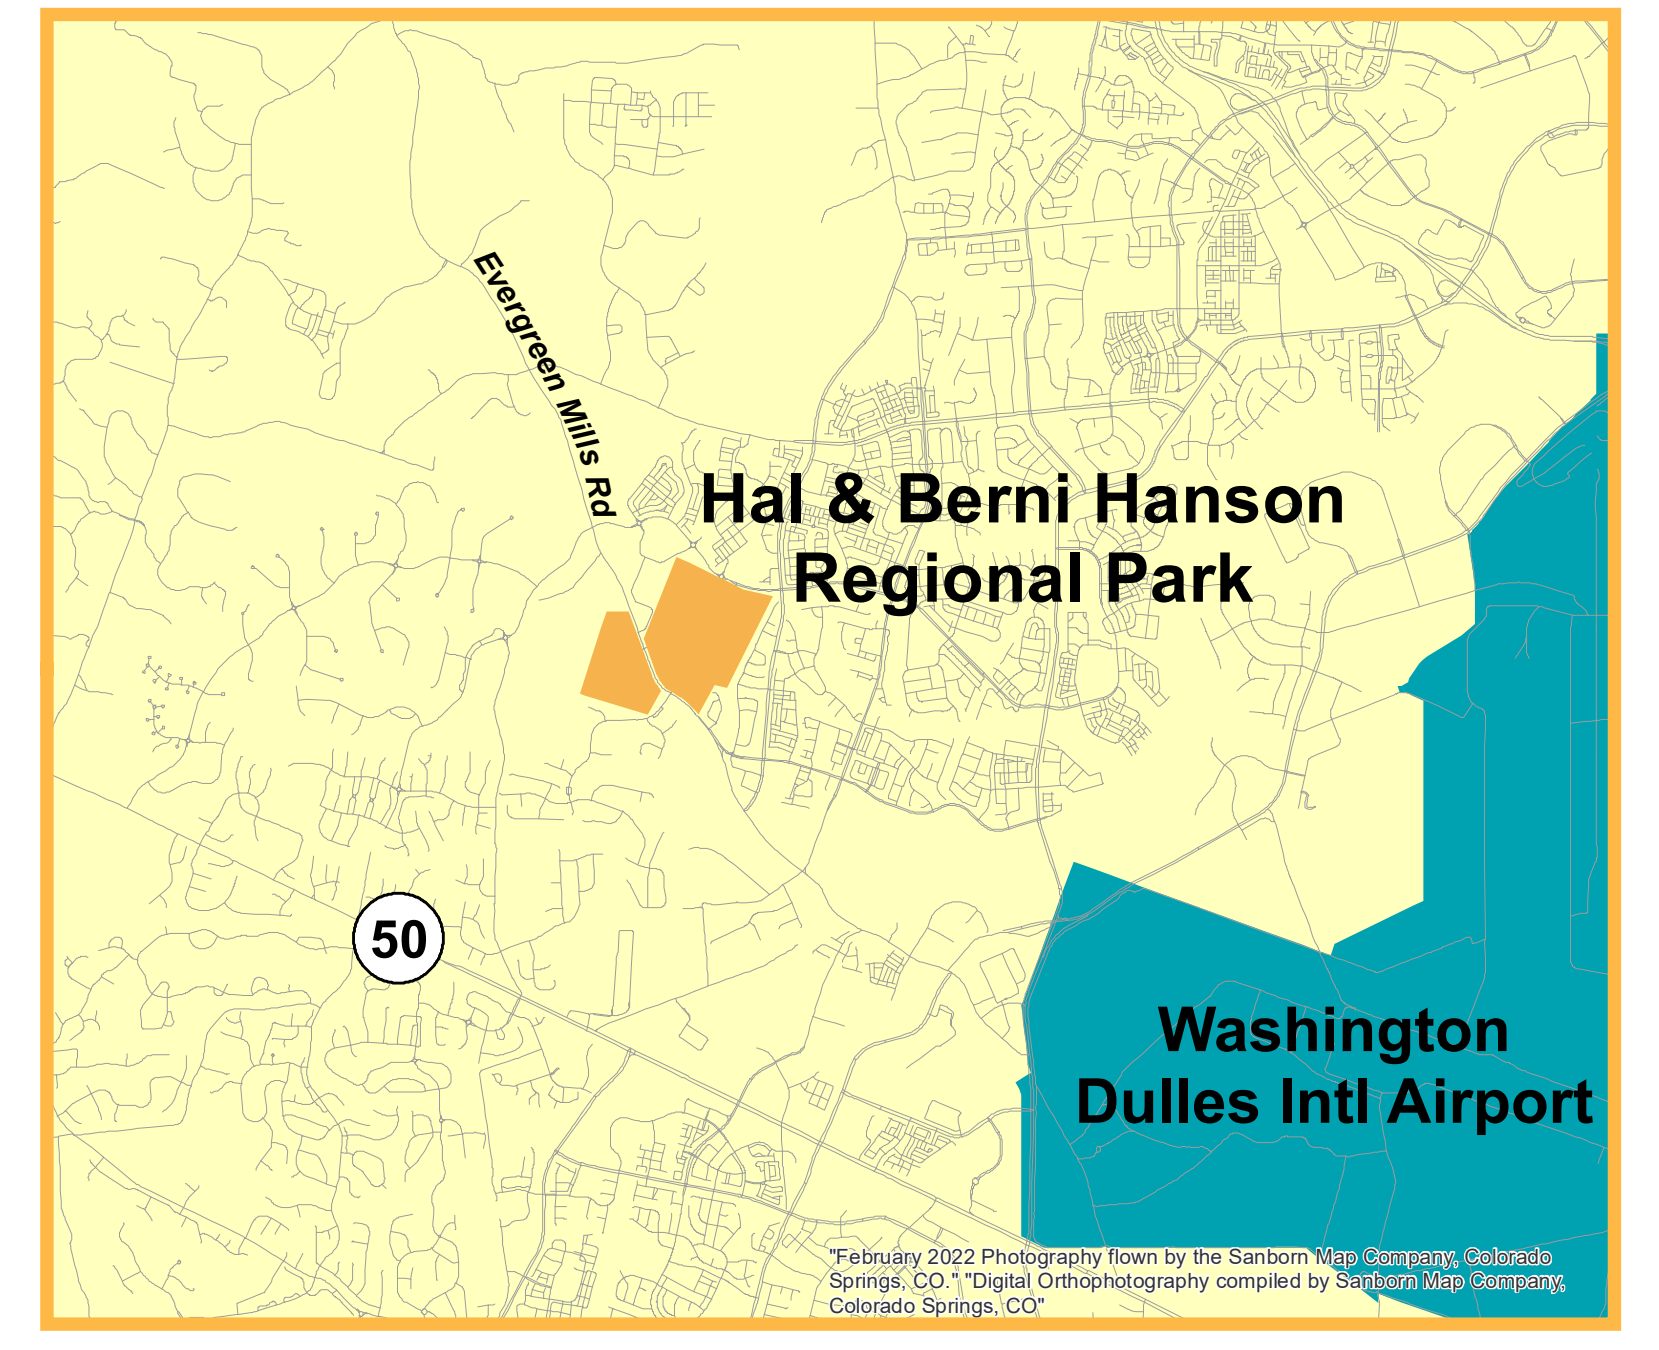

Hal & Berni Hanson Regional Park

22831 Hanson Park Drive
Aldie, VA 20105
Phone: (571) 367-8360
Office Hours: 9:00am - 4:00pm
Park Hours: Dawn to Dusk*
 * Hours vary for lighted fields

Surrounding Area

- Amphitheater
- Basketball
- Community Garden
- Concession Stand
- Disc Golf
- Hiking
- Historic Site
- Offleash Dog Area
- Parking
- Pavilion
- Playground
- Restroom
- Skateboard Plaza
- Tennis
- Athletic Fields
- Building
- Disc Golf Basket
- Disc Golf Tee Pad
- Forest
- Roads
- Sidewalk
- Trail
- Transmission Line